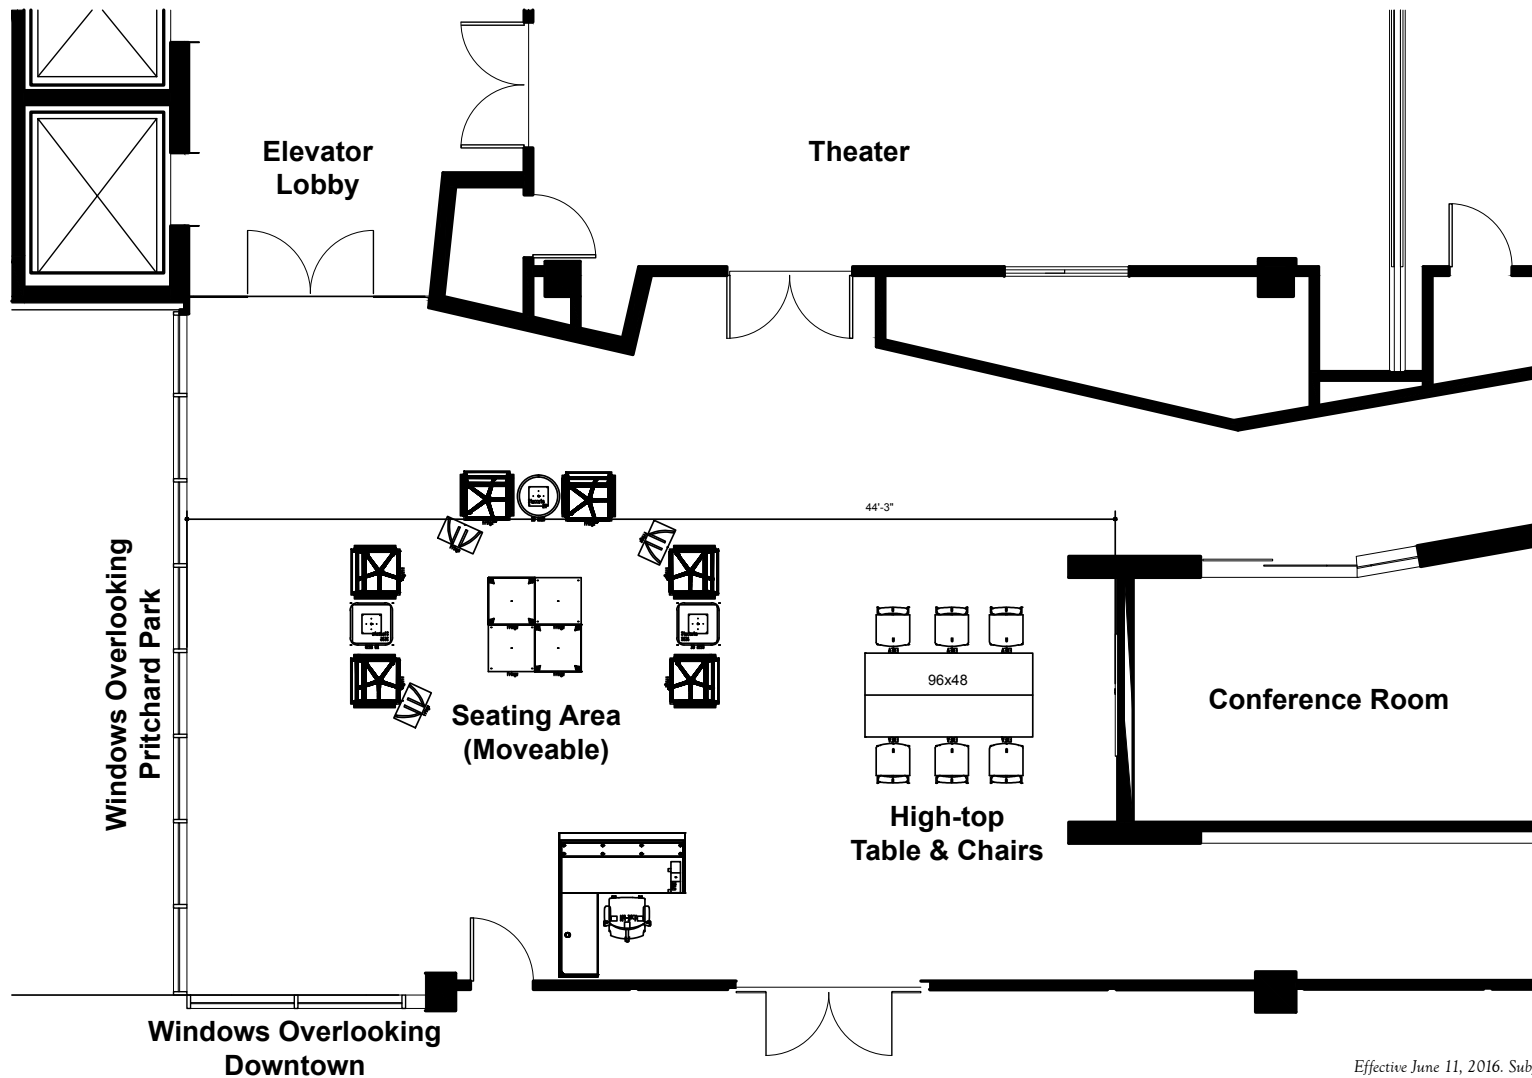

# Option 10: Lounge/Reception Space

Capacity 85 - 200+\*

Effective June 11, 2016. Subject to change without notice.

\* *Varies based on use of adjacent Theater & other spaces.*