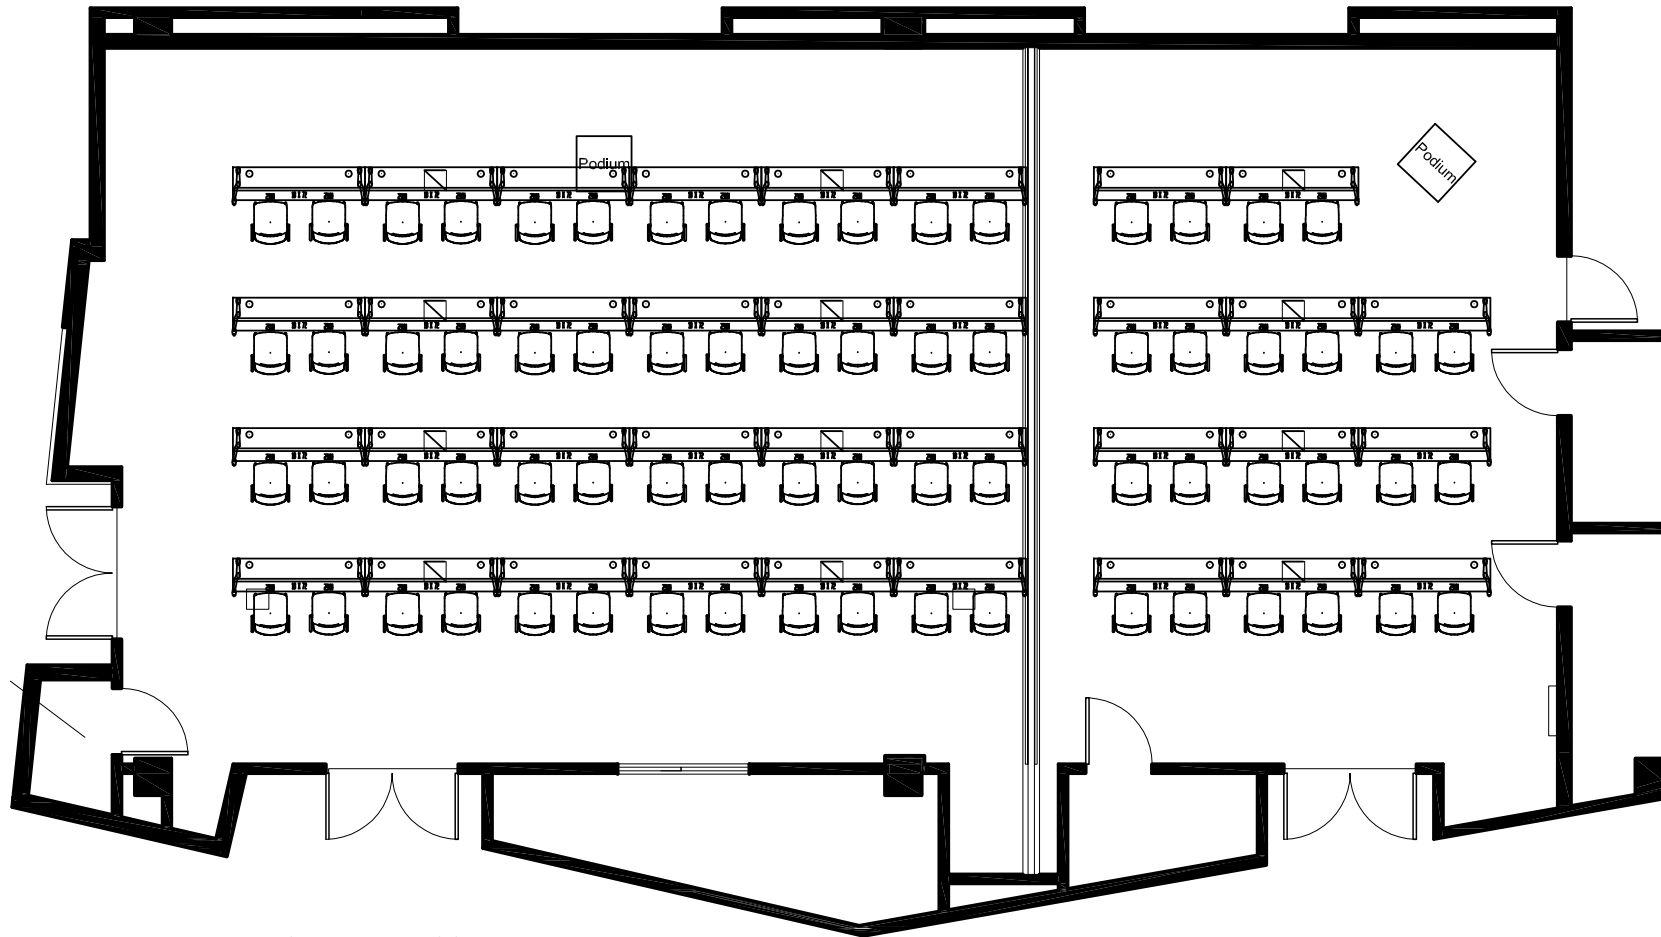

THE COLLIDER
Climate Science - Ideas to Solutions
thecollider.org

Option 2: Classroom Style with Powered Tables

Full Theater Capacity: 68 - 108*

*Capacity increases with 3 to a table.

Effective June 11, 2016. Subject to change without notice.

Theater A: 46 - 72* Seats

Theater B: 22 - 36* Seats