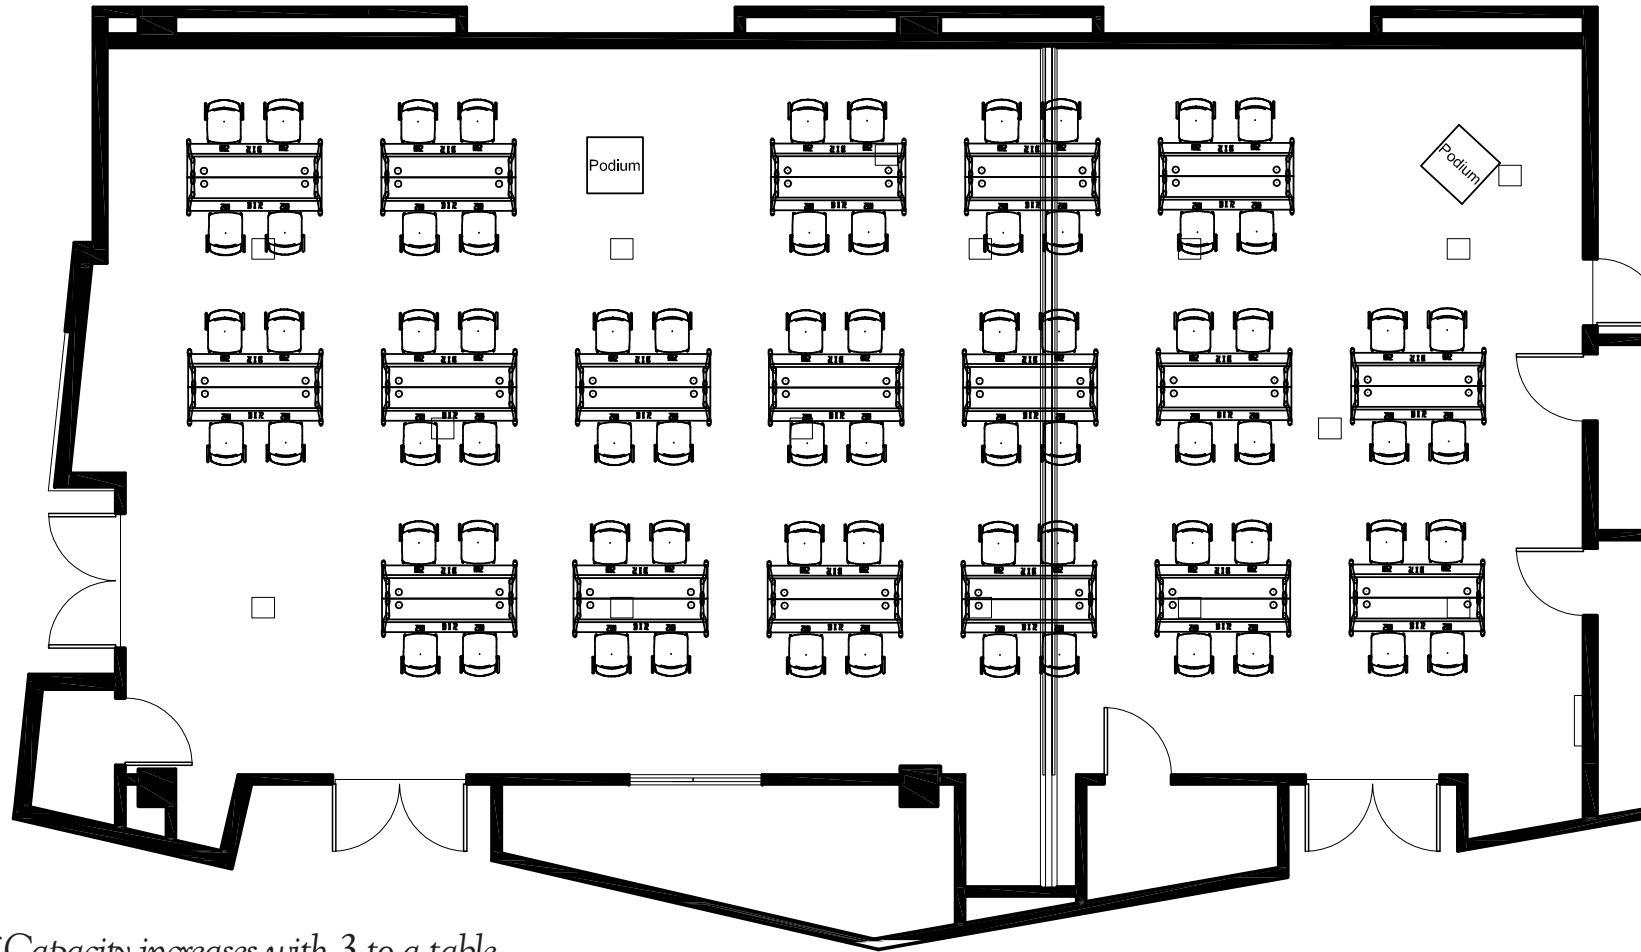

THE COLLIDER
Climate Science • Ideas to Solutions
thecollider.org

Option 6: Small Group/Workshop Style

Full Theater Capacity: 72 - 108*

*Capacity increases with 3 to a table.

Effective June 11, 2016. Subject to change without notice.

Theater A: 48 - 72* Seats

Theater B: 20 - 30* Seats